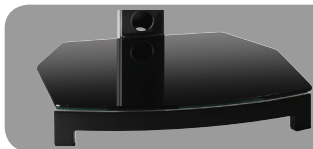

Product Information Sheet

G303

OmniMount an innovator of A/V mounts and furniture for more than a quarter century, is the choice of professional installers and the brand most recommended by flat panel manufacturers. With a low profile appearance, integrated cable management and a floating shelf design, the Stellar Series is considered the perfect A/V furniture for large-screen LCDs, DLPs and components. The G303 is a 3-shelf audio tower perfect for pairing with a matching video table.

Now offered in Dark – high gloss black with black glass – the Stellar Series is a perfect match for the newest high gloss panels and components

BENEFITS

- 3-shelf audio tower manages multiple components
- Neatly route and organize wires through cable management post
- Unique floating shelf design
- Use with Stellar Series video tables or floor stands
- New high gloss black color option complements A/V equipment

SPECIFICATIONS

- 10mm tempered glass shelves support up to 50 lbs (22.7 kg) each
- Available in Dark with black glass and Grey with clear glass
- 20.5" w x 27.8" h x 21.5" d

The Stellar Series

Floor Stands

Video Tables

Audio Towers

G303

BENEFITS

- 3-shelf audio tower manages multiple components
- Neatly route and organize wires through cable management post
- Unique floating shelf design
- Use with Stellar Series video tables or floor stands
- New high gloss black color option complements A/V equipment