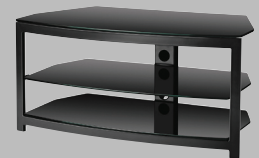

Product Information Sheet

G303

OmniMount an innovator of A/V mounts and furniture for more than a quarter century, is the choice of professional installers and the brand most recommended by flat panel manufacturers. With a low profile appearance, integrated cable management and a floating shelf design, the Stellar Series is considered the perfect A/V furniture for large-screen LCDs, DLPs and components. The G303 is a 3-shelf audio tower perfect for pairing with a matching video table.

Now offered in Dark – high gloss black with black glass – the Stellar Series is a perfect match for the newest high gloss panels and components

BENEFITS

- 3-shelf audio tower manages multiple components
- Neatly route and organize wires through cable management post
- Unique floating shelf design
- Use with Stellar Series video tables or floor stands
- New high gloss black color option complements A/V equipment

SPECIFICATIONS

- 10mm tempered glass shelves support up to 50 lbs (22.7 kg) each
- Available in Dark with black glass and Grey with clear glass
- 20.5" w x 27.8" h x 21.5" d

The Stellar Series

Floor Stands

Video Tables

Audio Towers

G303

BENEFITS

- 3-shelf audio tower manages multiple components
- Neatly route and organize wires through cable management post
- Unique floating shelf design
- Use with Stellar Series video tables or floor stands
- New high gloss black color option complements A/V equipment