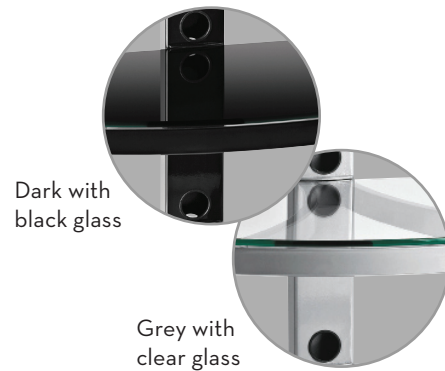

Now offered in Dark – high gloss black with black glass – the Stellar Series is a perfect match for the newest high gloss panels and components

BENEFITS

- 3-shelf audio tower manages multiple components
- Neatly route and organize wires through cable management post
- Unique floating shelf design
- Use with Stellar Series video tables or floor stands
- New high gloss black color option complements A/V equipment

SPECIFICATIONS

- 10mm tempered glass shelves support up to 50 lbs (22.7 kg) each
- Available in Dark with black glass and Grey with clear glass
- 20.5" w x 27.8" h x 21.5" d

The Stellar Series

Floor Stands

Video Tables

Audio Towers

G303

BENEFITS

- 3-shelf audio tower manages multiple components
- Neatly route and organize wires through cable management post
- Unique floating shelf design
- Use with Stellar Series video tables or floor stands
- New high gloss black color option complements A/V equipment

SPECIFICATIONS

- 10mm tempered glass shelves support up to 50 lbs (22.7 kg) each
- Available in Dark with black glass and Grey with clear glass
- 20.5" w x 27.8" h x 21.5" d

	Color	Stock Code	Packaging UPC
Americas	Dark	1004225-1	728901022074
International	Dark	1002577-1	728901013232
Americas	Grey	1001812-1	728901013300
International	Grey	1002181-1	728901013300